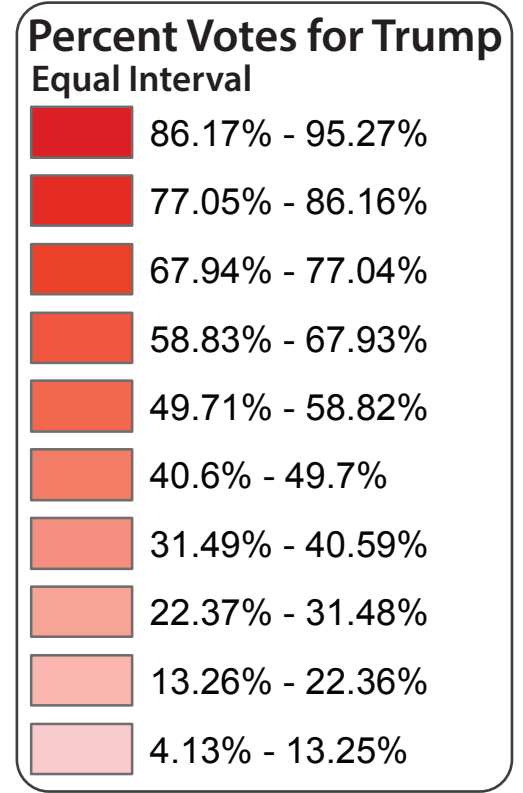

# Percent Votes for Trump

2016

Map by Natasha Zerba