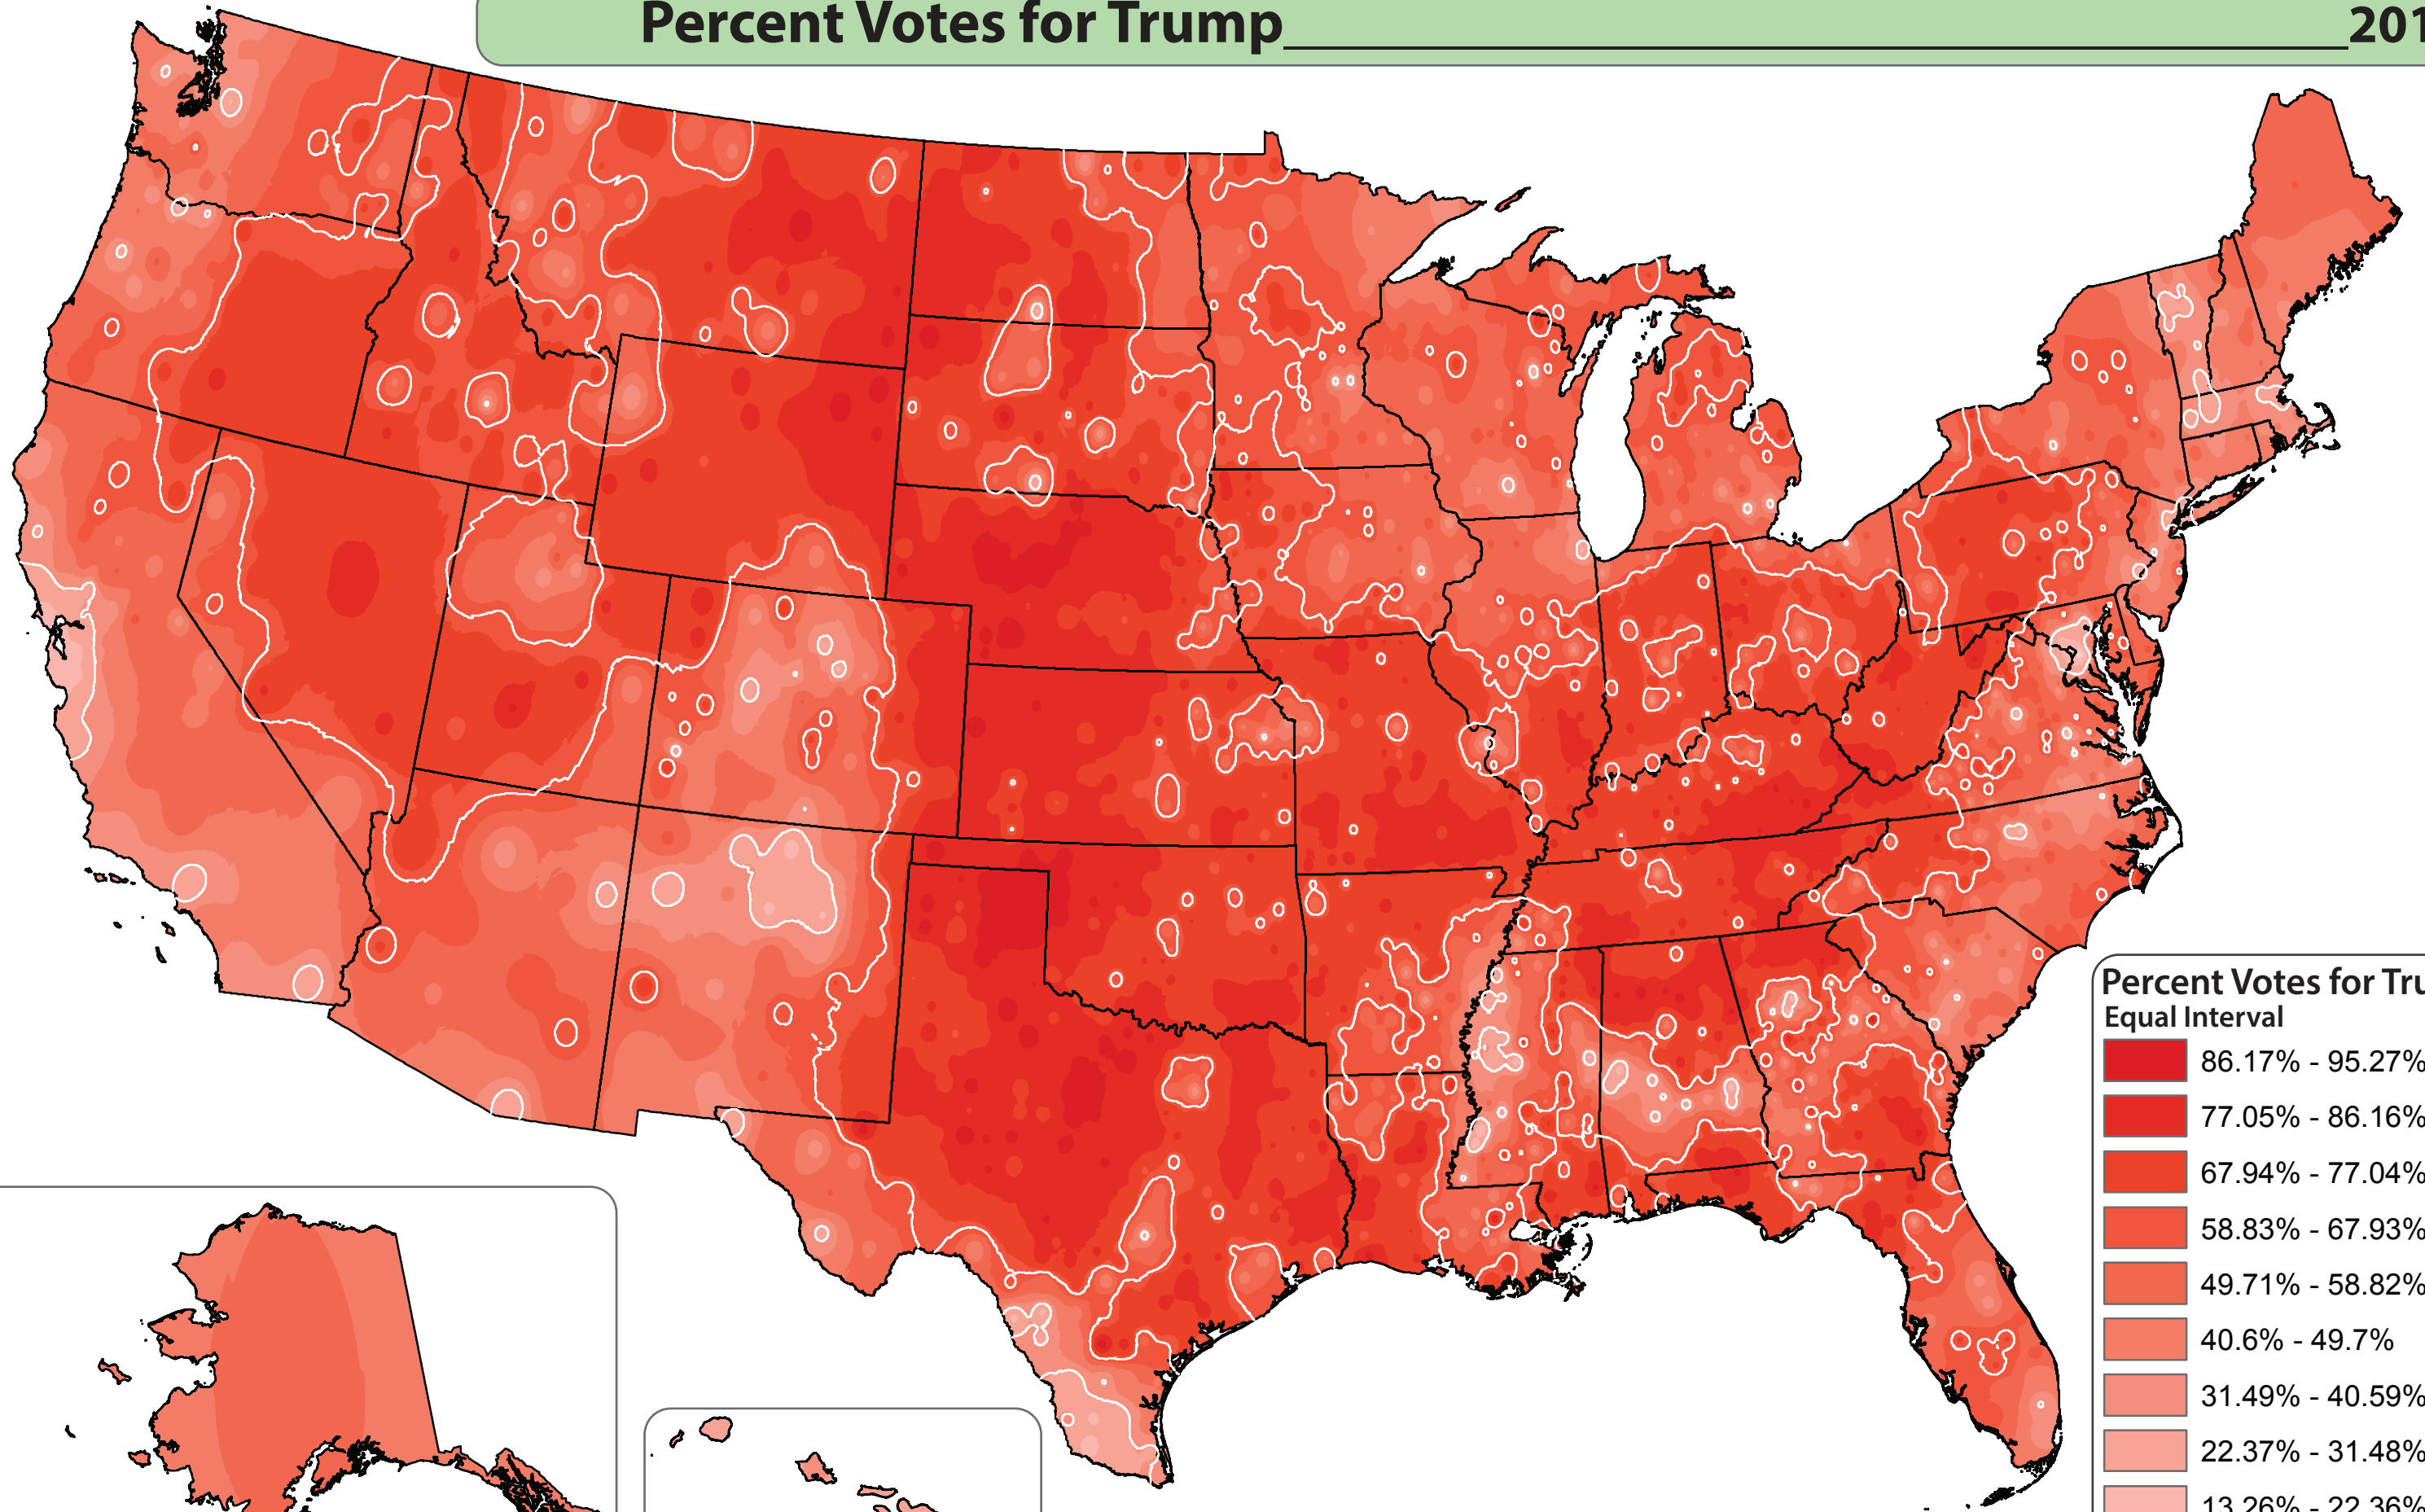

# Percent Votes for Trump

2016

Map by Natasha Zerba